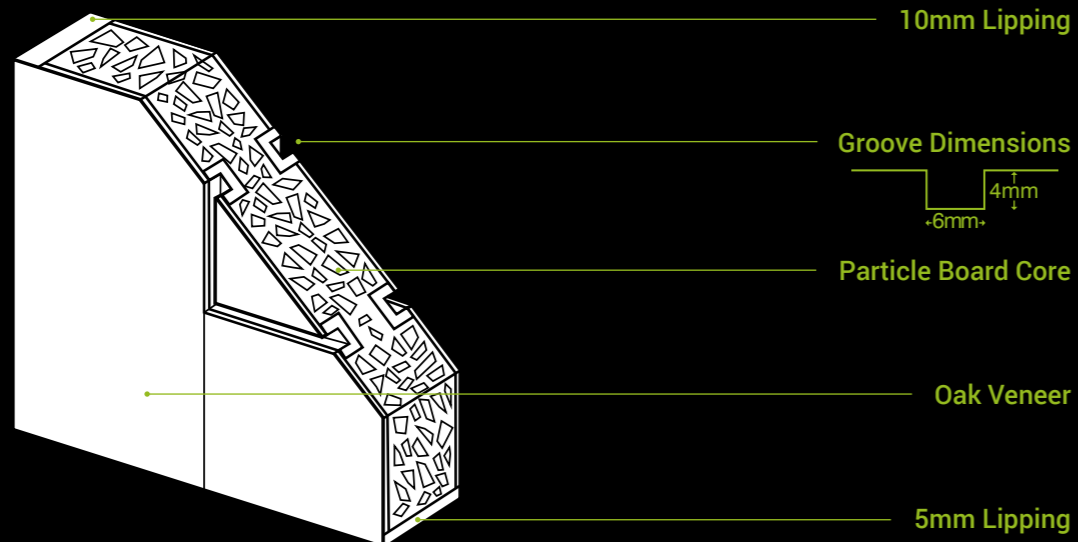

60 Minute Fire Doors

78" x 30"	FD60OBEL30
78" x 33"	FD60OBEL33

NB - Smaller sizes will have fewer panels

BELIZE PRE-FINISHED GLAZED

Material Pre-finished Oak
Core Solid Engineered
Glazing Clear with Frosted Lines
FSC® Certified

Size	Code
78" x 24"	PFOBELG24
78" x 27"	PFOBELG27
78" x 30"	PFOBELG30
78" x 33"	PFOBELG33
2040 x 626mm	PFOBELG626
2040 x 726mm	PFOBELG726
2040 x 826mm	PFOBELG826

NEW

BELIZE OFFSET GLAZED

Material Unfinished Oak
Core Solid Engineered
Raised Moulding Both Sides
Glazing Clear
FSC® Certified

Size	Code
78" x 27"	OBELOSCG27
78" x 30"	OBELOSCG30
80" x 32"	OBELOSCG32
78" x 33"	OBELOSCG33

BELIZE UNFINISHED GLAZED

Material Unfinished Oak
Core Solid Engineered
Glazing Clear with Frosted Lines
FSC® Certified

Size	Code
78" x 24"	OBELG24
78" x 27"	OBELG27
78" x 30"	OBELG30
78" x 33"	OBELG33
2040 x 626mm	OBELG626
2040 x 726mm	OBELG726
2040 x 826mm	OBELG826

BELIZE 4 LIGHT GLAZED

Material Unfinished Oak
Core Solid Engineered
Glazing Clear Bevelled
FSC® Certified

Size	Code
78" x 27"	OBEL4L27
78" x 30"	OBEL4L30
78" x 33"	OBEL4L33