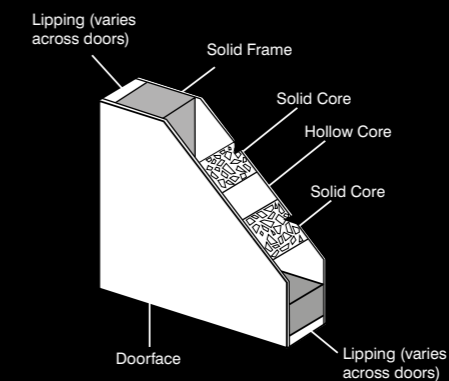

SEMI-SOLID CORE