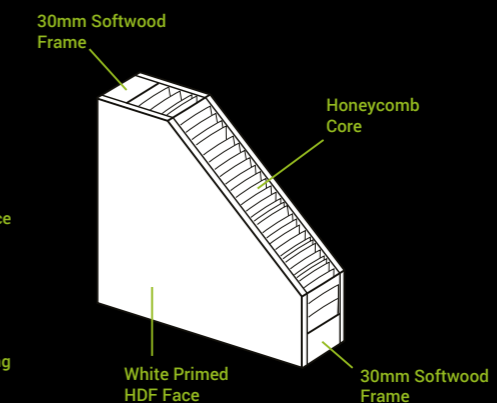

WHITE PRIMED FLUSH