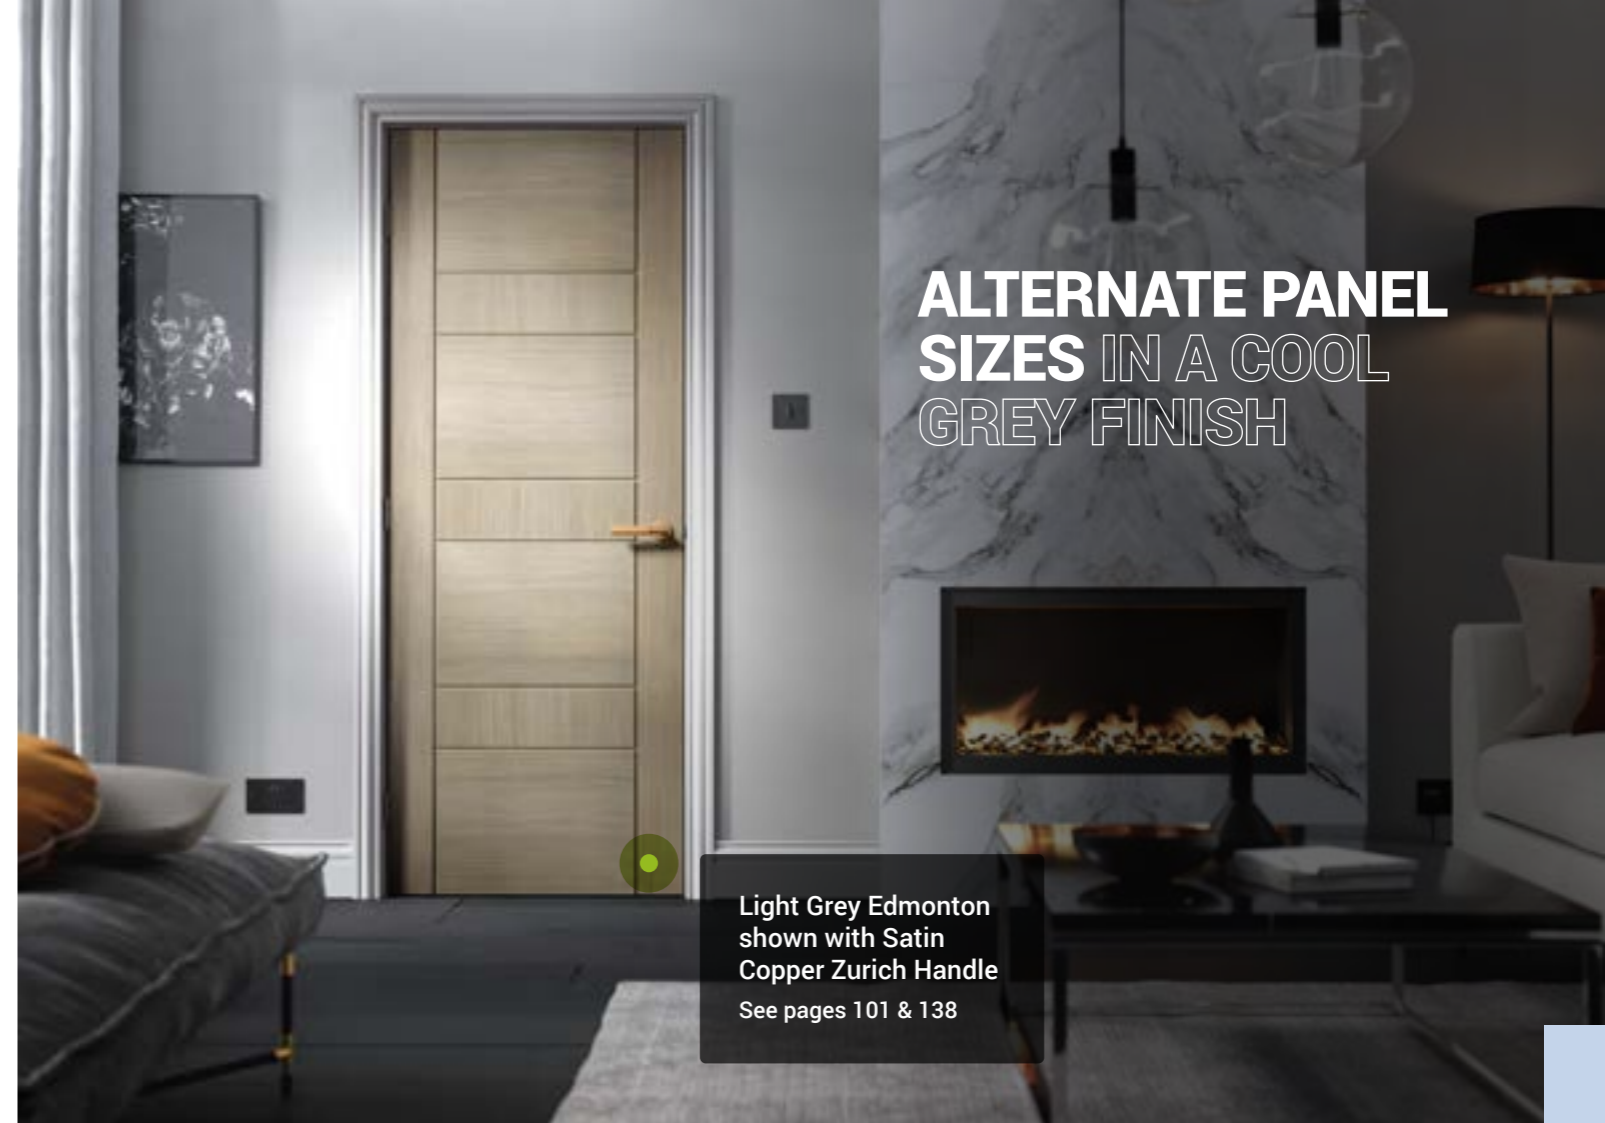

ALTERNATE PANEL SIZES IN A COOL GREY FINISH

Light Grey Edmonton shown with Satin Copper Zurich Handle
See pages 101 & 138