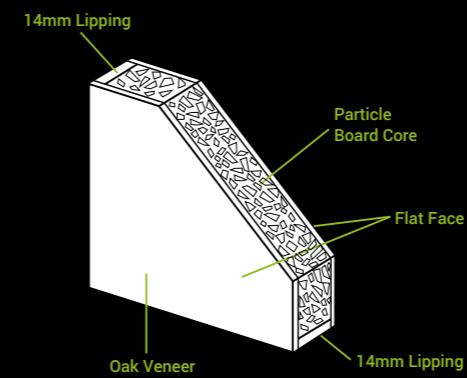

OAK PRE-FINISHED FLUSH FIRE DOOR