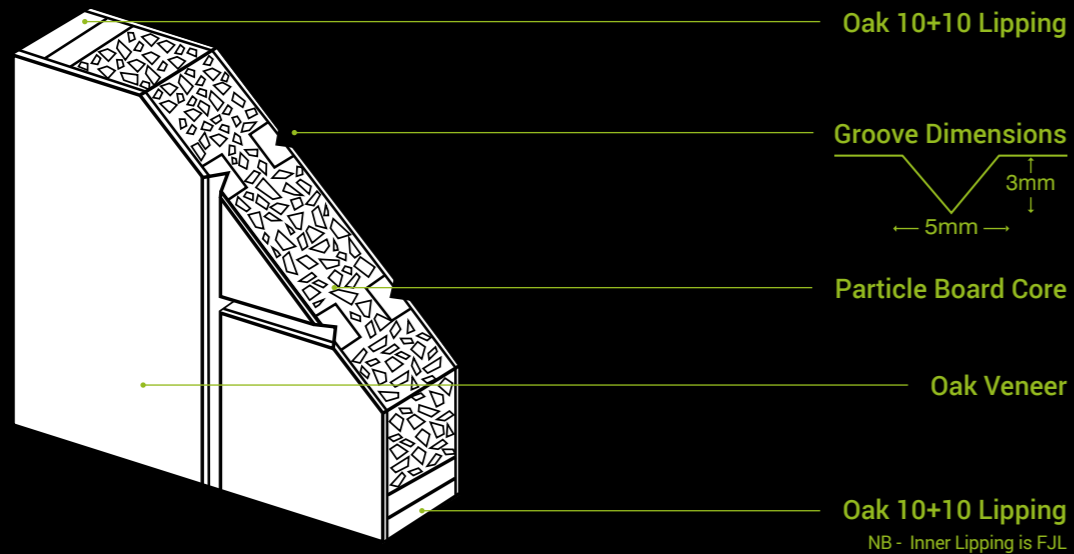

NEW

CARINI 4 LIGHT GLAZED

Material Pre-finished Oak
Core Solid Engineered
Raised Moulding Both Sides
Glazing Clear
FSC® Certified

Size	Code
78" x 27"	OCARPF4L27
78" x 30"	OCARPF4L30
80" x 32"	OCARPF4L32
78" x 33"	OCARPF4L33
2040 x 726mm	OCARPF4L726
2040 x 826mm	OCARPF4L826

ADDING GLAZING TO THIS CLASSIC DESIGN ALLOWS FOR VERSATILITY AROUND YOUR HOME