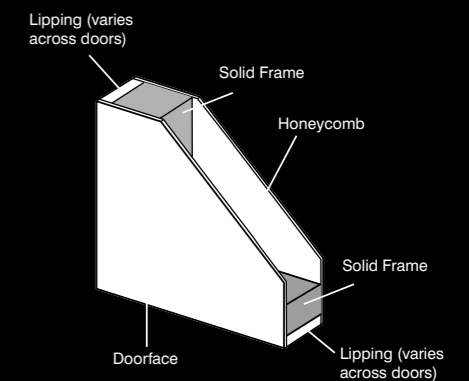

HOLLOW CORE