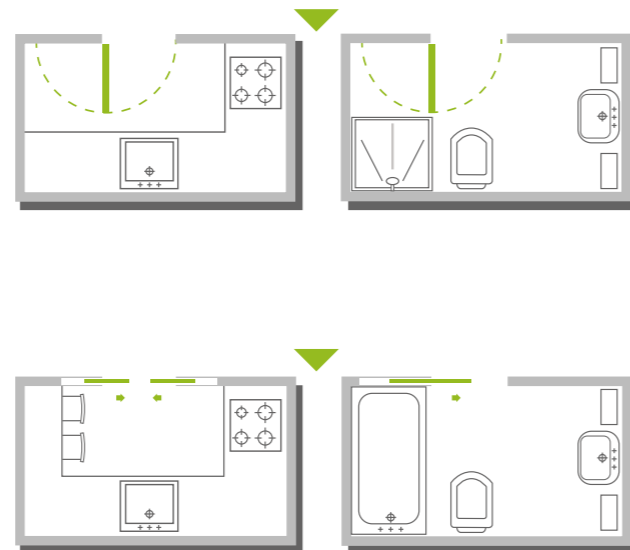

flusso. POCKET DOORS

Our range offers two types of internal pocket door systems, the pre-assembled set and self-assembly kit system. They allow doors to disappear effortlessly into your wall, letting you make the most of the space in your room. Pairing this unique system with an LPD Door has endless possibilities to add a feature to your home.

Oak Melbourne shown in a Flusso Single Pocket Door Set with a Matt Black Scorpio Handle
See pages 41 & 157

Pocket doors are designed to allow you to make use of the often unusable space taken up by conventional opening doors. By removing the footprint created by traditional hinged doors, users can typically save 2.6m² per door.

Fast becoming a neat, contemporary solution where space is at a premium, pocket door systems are ideal for living areas, en-suites or office spaces. In fact they can be used anywhere where you do not want a door encroaching into the room.