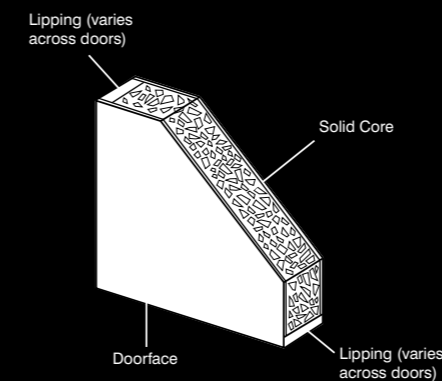

CORE TYPES

SOLID CORE