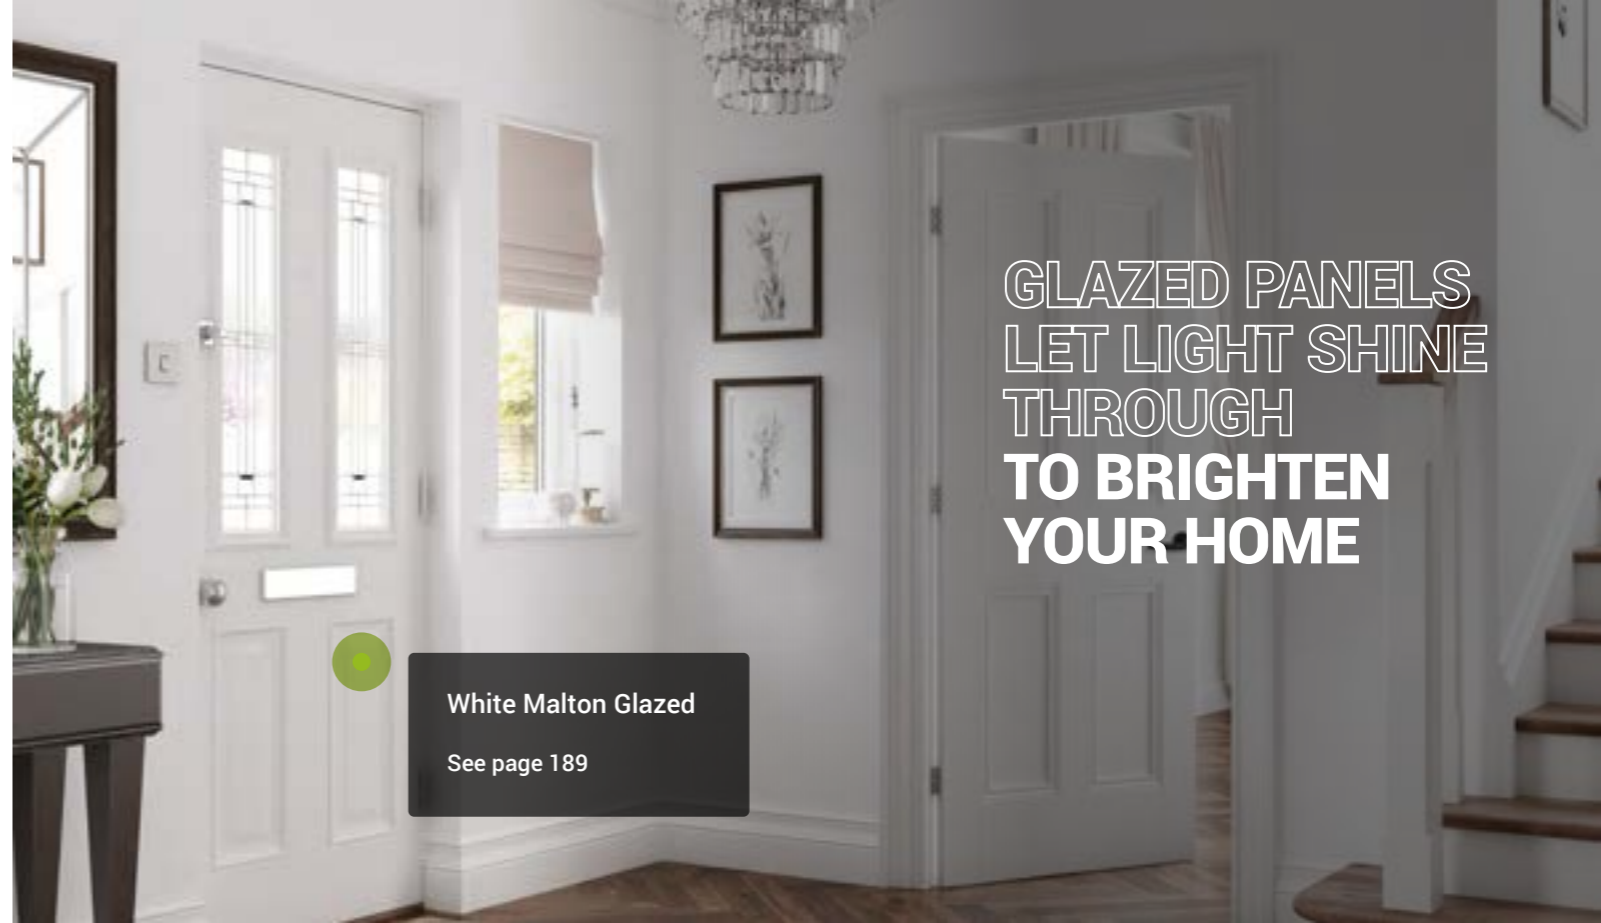

Size	Code
80" x 32"	GRPCOTWHI32
78" x 33"	GRPCOTWHI33

All our GRP doors can be trimmed by 20mm on all edges.

White Malton Glazed
See page 189

GLAZED PANELS LET LIGHT SHINE THROUGH TO BRIGHTEN YOUR HOME

MALTON WHITE GLAZED