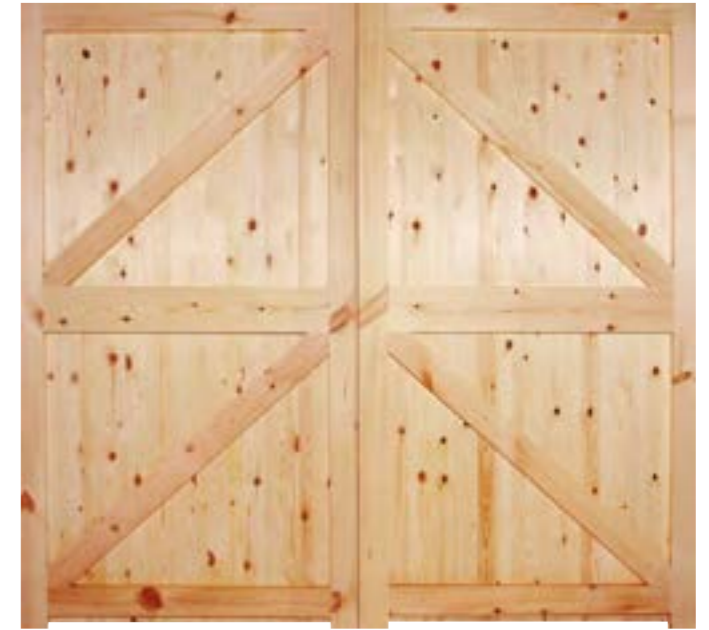

Reverse

FL&B (44mm)

Material Redwood
Glazing N/A
FSC® Certified

Size	Code
78" x 84"	RGARFLB6670
84" x 84"	RGARFLB7070