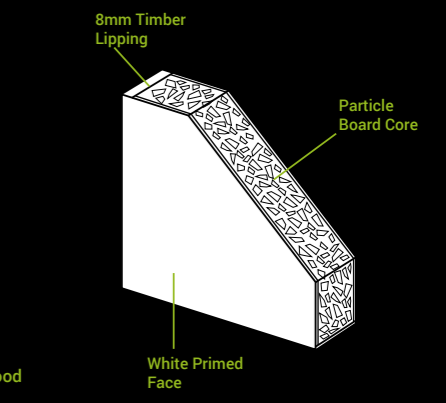

Size	Code
78" x 24"	PIN6P24
78" x 27"	PIN6P27
78" x 28"	PIN6P28
78" x 30"	PIN6P30
80" x 32"	PIN6P32
78" x 33"	PIN6P33

OAK PRE-FINISHED FLUSH FIRE DOOR

WHITE PRIMED FLUSH

WHITE PRIMED FLUSH FIRE DOOR

UNCOMPLICATED AND PRACTICAL, FLUSH DOORS ARE A SIMPLE, CLEAN AND CRISP BLANK CANVAS READY FOR YOU TO PERSONALISE AND ACCESSORISE