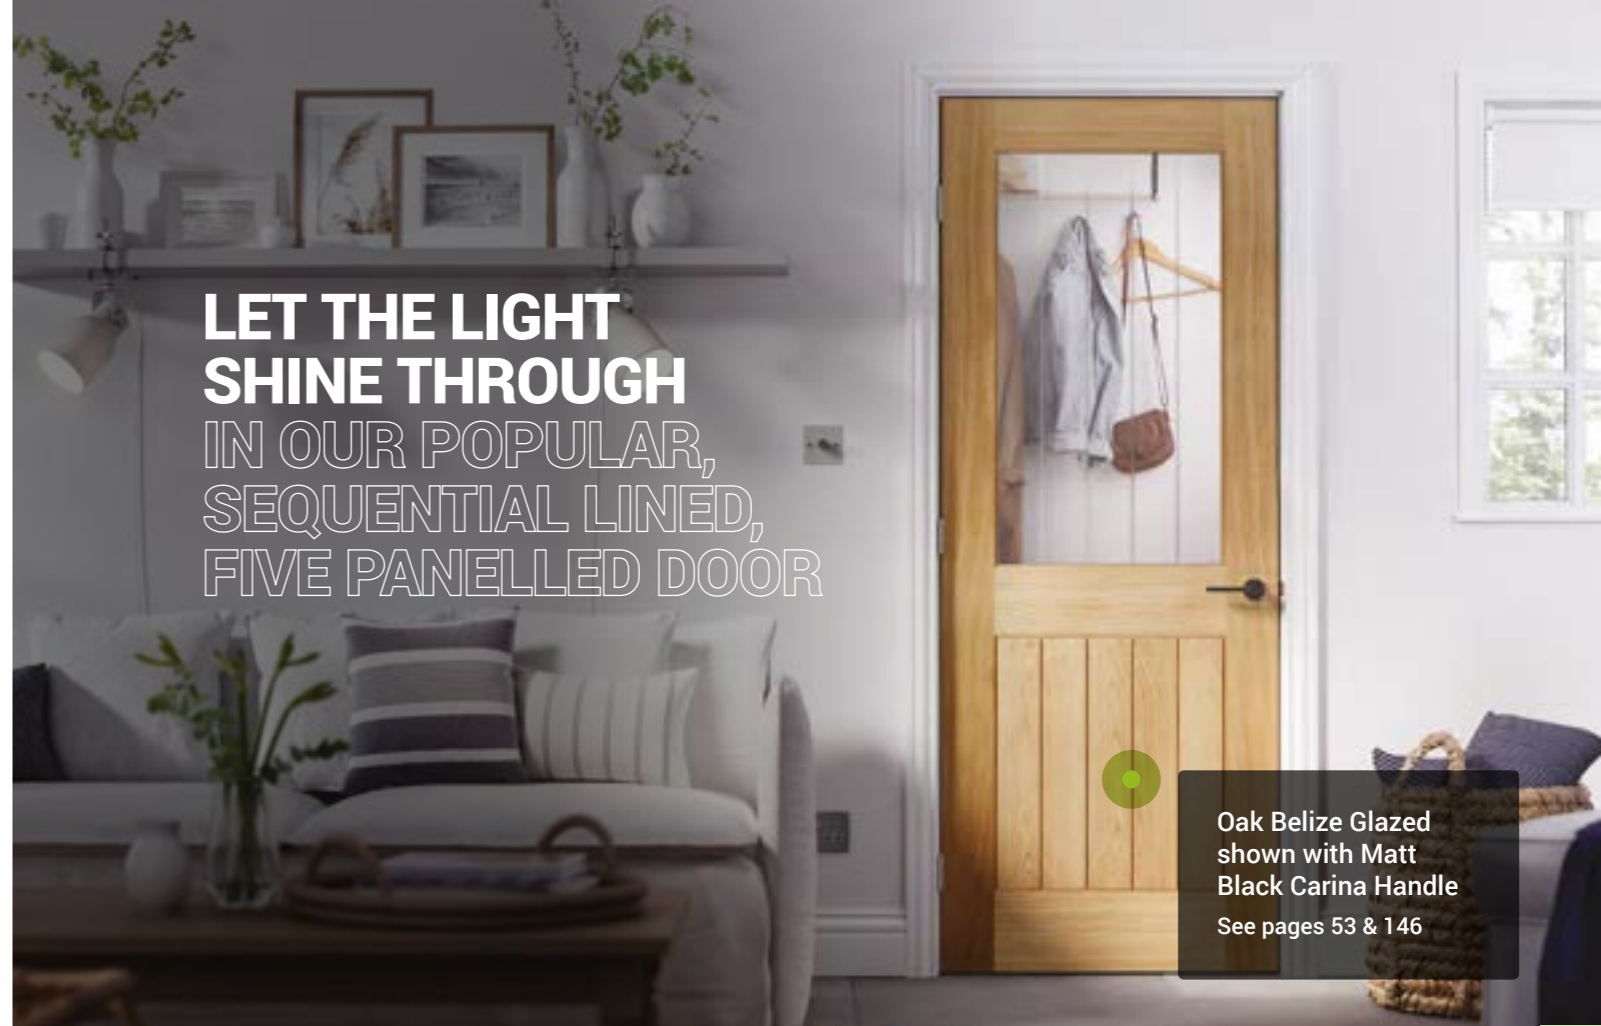

60 Minute Fire Doors

78" x 30"	FD60OBEL30
78" x 33"	FD60OBEL33

NB - Smaller sizes will have fewer panels

BELIZE PRE-FINISHED GLAZED

Material Pre-finished Oak
Core Solid Engineered
Glazing Clear with Frosted Lines
FSC® Certified

Size	Code
78" x 24"	PFOBELG24
78" x 27"	PFOBELG27
78" x 30"	PFOBELG30
78" x 33"	PFOBELG33
2040 x 626mm	PFOBELG626
2040 x 726mm	PFOBELG726
2040 x 826mm	PFOBELG826

NEW

BELIZE OFFSET GLAZED

Material Unfinished Oak
Core Solid Engineered
Raised Moulding Both Sides
Glazing Clear
FSC® Certified

Size	Code
78" x 27"	OBELOSCG27
78" x 30"	OBELOSCG30
80" x 32"	OBELOSCG32
78" x 33"	OBELOSCG33

BELIZE UNFINISHED GLAZED

Material Unfinished Oak
Core Solid Engineered
Glazing Clear with Frosted Lines
FSC® Certified

Size	Code
78" x 24"	OBELG24
78" x 27"	OBELG27
78" x 30"	OBELG30
78" x 33"	OBELG33
2040 x 626mm	OBELG626
2040 x 726mm	OBELG726
2040 x 826mm	OBELG826

BELIZE 4 LIGHT GLAZED

Material Unfinished Oak
Core Solid Engineered
Glazing Clear Bevelled
FSC® Certified

Size	Code
78" x 27"	OBEL4L27
78" x 30"	OBEL4L30
78" x 33"	OBEL4L33