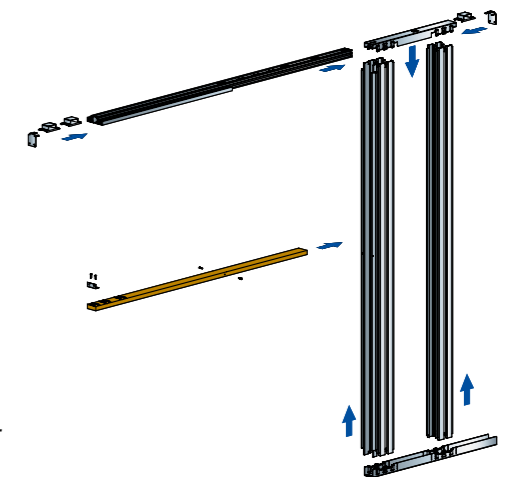

SELF-ASSEMBLY KIT

Great for smaller projects, this pocket door kit is easy to assemble and typically takes around 30 minutes to install. This contemporary pocket door kit can be combined with the majority of our door range and is the perfect space saving solution!

- Space Saving
- Self-assembly kit
- Suits doors 35 or 40mm thick dependant on set purchased
- Max door weight 120kg per leaf
- 125mm finished wall
- The double kit pocket door solution is created from two singles kits joined together using the junction tongue supplied with each single kit. A double door timber pack is supplied which has a longer crosspiece.