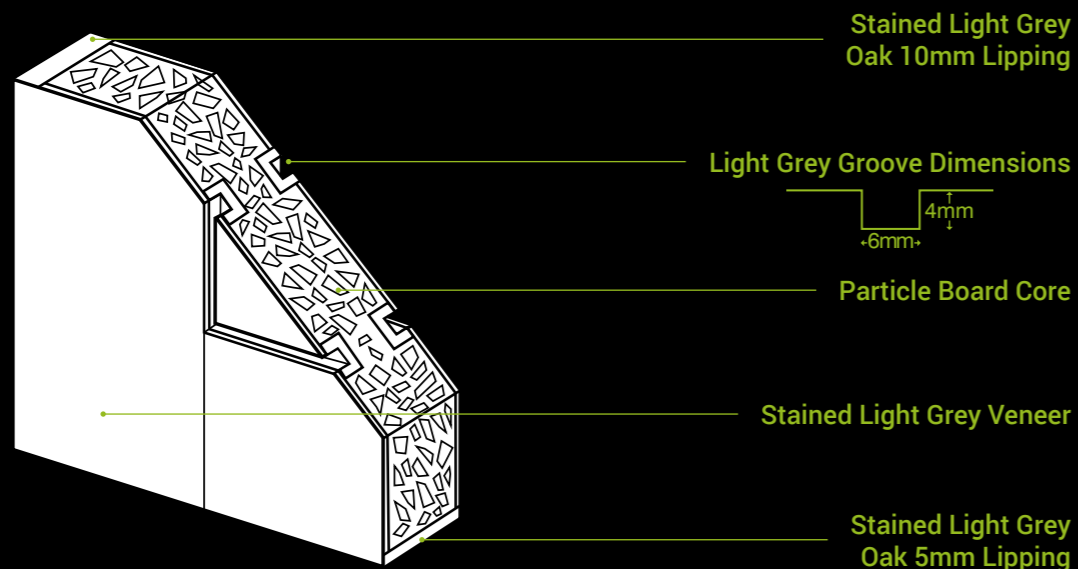

THE BELIZE

In a trendy, Pre-finished Light Grey, our ever so popular Belize is a modern twist to a classic design.

BELIZE LIGHT GREY

Material Pre-finished Light Grey
Core Solid Engineered
Glazing N/A
FSC® Certified

Size	Code
78" x 18"	LGRBEL18
78" x 21"	LGRBEL21
78" x 24"	LGRBEL24
78" x 27"	LGRBEL27
78" x 28"	LGRBEL28
78" x 30"	LGRBEL30
78" x 32"	LGRBEL32
78" x 33"	LGRBEL33
2040 x 526mm	LGRBEL526
2040 x 626mm	LGRBEL626
2040 x 726mm	LGRBEL726
2040 x 826mm	LGRBEL826
2040 x 926mm	LGRBEL926

30 Minute Fire Doors

78" x 24"	LGRBELFC24
78" x 27"	LGRBELFC27
78" x 30"	LGRBELFC30
78" x 33"	LGRBELFC33
2040 x 726mm	LGRBELFC726
2040 x 826mm	LGRBELFC826
2040 x 926mm	LGRBELFC926

NB – Smaller sizes will have fewer panels.

BELIZE LIGHT GREY GLAZED

Material Pre-finished Light Grey
Core Solid Engineered
Glazing Clear with Frosted Lines
FSC® Certified

Size	Code
78" x 24"	LGRBELG24
78" x 27"	LGRBELG27
78" x 30"	LGRBELG30
78" x 33"	LGRBELG33
2040 x 626mm	LGRBELG626
2040 x 726mm	LGRBELG726
2040 x 826mm	LGRBELG826

ALTERNATE PANEL SIZES IN A COOL GREY FINISH

Light Grey Edmonton shown with Satin Copper Zurich Handle
See pages 101 & 138

EDMONTON LIGHT GREY

Material Pre-finished Light Grey
Core Solid Engineered
Glazing N/A
FSC® Certified

Size	Code
78" x 24"	LGREDM24
78" x 27"	LGREDM27
78" x 30"	LGREDM30
78" x 33"	LGREDM33

30 Minute Fire Doors

78" x 27"	LGREDMFC27
78" x 30"	LGREDMFC30
78" x 33"	LGREDMFC33

EDMONTON LIGHT GREY GLAZED

Material Pre-finished Light Grey
Core Solid Engineered
Glazing Clear with Frosted Lines
FSC® Certified

Size	Code
78" x 27"	LGREDMGL27
78" x 30"	LGREDMGL30
78" x 33"	LGREDMGL33